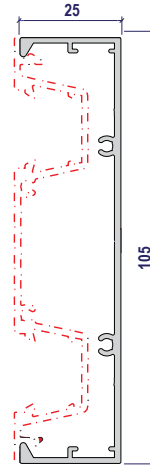

AE016
64mm Pocket
Clip-in Filler

AE011
64mm Flat
Clip-in Filler

AE011/R
64mm Rebated
Clip-in Filler

AE011/D
64mm Snap
in Joints

AE010/A
Partition Frame

AE017
64mm Clip-in Doorstop
(Up to 40mm Doors)

AE018
64mm Clip-in Doorstop
(Up to 50mm Doors)

AE020
64mm Glazing Bead

AE023
Pocket Filler - Flush